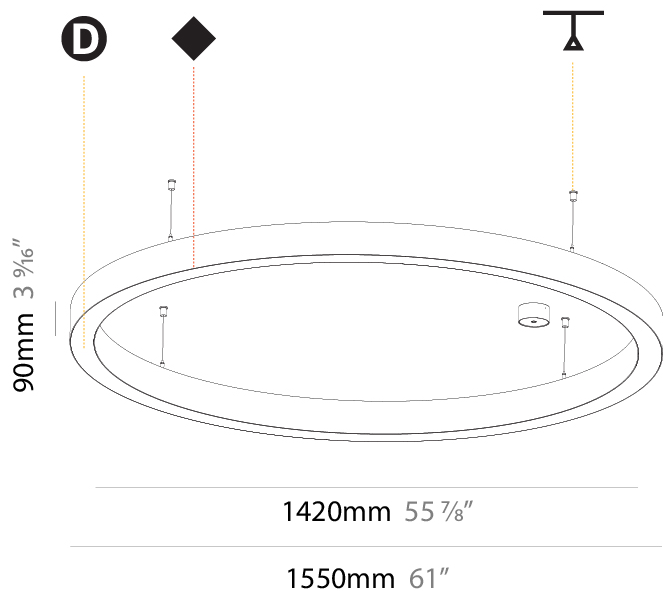

GENERAL

Series: Glorious
Subseries: Glorious Slim
Brand: Prolicht
Division: Architectural
Mounting Type: Suspension
Mounting Location: Ceiling
Subcategory: Ambient

PHYSICAL

Shape: Round
Diameter (mm): 1550
Diameter (in): 61
Depth (mm): 90
Depth (in): 3 ⁹/₁₆
Max. Overall Height (mm): 2090
Max. Overall Height (in): 82 ⁵/₁₆
Light Distribution: Direct
Weight (kg): 14.447
Weight (lbs): 31.78
Diffuser: PMMA - Opal or Micro-Prism
Fixture Finish: SSR / BKV / CWI / CRY / HAB / UFT / ITA / RUA / FTG / MYG / LOD / PUS / FRO / FUP / KIA / POP / BLS / SPG / MEY / GOH / GUM / CHC / COM / ABZ / JAG / OBR / MOS / ROR
Fixture Material: Aluminum
Cable Details: 2000mm or 6000mm Transparent Cable

ELECTRICAL

Lamp Type: LED (Zhaga Standard)
Input Wattage (W): 112
Total Output Wattage (W): 96
Dimming: Tri-Mode (Non-Dimming and Phase Dimming (120Vac only) and 0-10V Dimming)
Driver Included: Yes
Driver Location: Integrated
Driver Type: Constant Current - Universal
Driver Class: Class 2
Input Voltage (V): 120 - 277
Constant Current (MA): 350

LED

Color Temperature (°K): 3000 / 3500 / 4000
Max. Delivered Lumen (lm): 13580 / 13857 / 14140
CRI: >80 CRI
Efficiency (%): 88
Lamp Life (hrs): 50000

OPTICAL

RATINGS AND CERTIFICATIONS

Certified By: Certified for North American Standards
IP rating: IP20